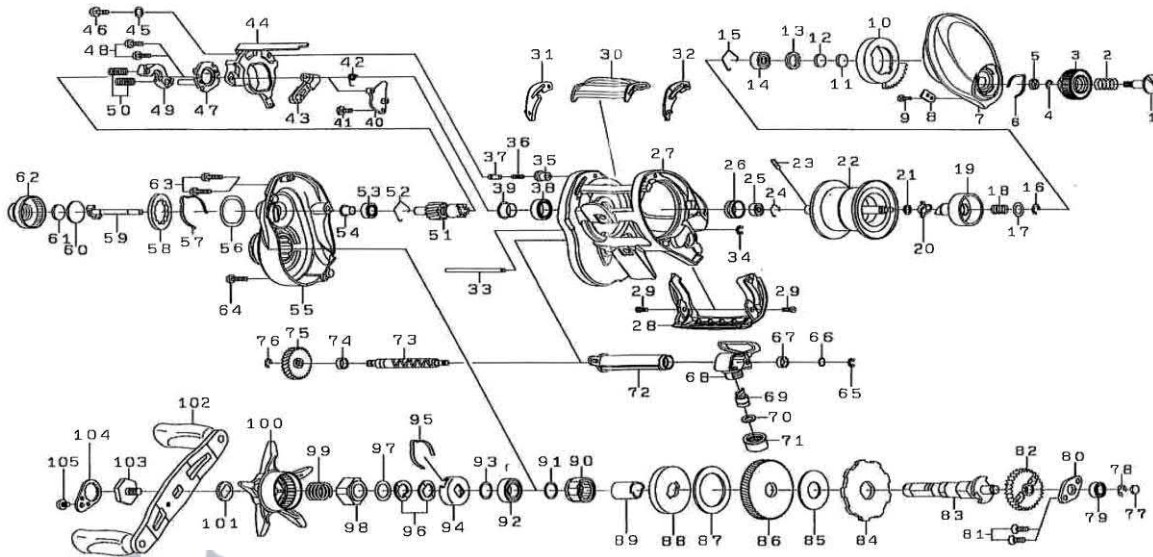

BAITCASTING REEL

ZLNSV1016HL-SHL

Please order by parts number, not key number
Veuillez indiquer le numéro de la pièce (Non "Key" No.)

Key No.	Part No.	Part Name	Key No.	Part No.	Part Name
1	H93-0401	SET PLT SCREW	63	G04-0814	SCREW
2	E16-7101	SPRING	64	G04-0801	SCREW
3	H93-0213	BRAKE ADJ KNOB	65	320-5901	RET
4	B33-9801	RET	66	B41-1700	WASHER
5	F63-7701	BRAKE DIAL WASHER	67	G72-0001	WORM SHAFT BEARING
6	H66-3401	BRAKE CLICK SPRING	68	J24-3301	LEVEL WIND
7	J24-7701	R/S PLT	69	121-4212	LINE GUIDE PAWL
8	H91-5501	BRAKE DIAL RET	70	373-1300	WASHER
9	G93-9301	FRONT PLT SCREW	71	F40-2801	PAWL CAP
10	J24-4401	MAGNET HOLDER	72	J24-7601	LEVEL WIND GUARD
11	375-7400	SPACER (A)	73	J24-3601	WORM SHAFT
12	375-7411	SPACER (B)	74	G72-0001	WORM SHAFT BEARING
13	G18-5101	SPACER ©	75	H91-0501	WORM GEAR
14	G51-1506	BALL BEARING	76	B33-9801	RET
15	F03-2201	BEARING RETAINER	77	G09-9800	DRIVE SHAFT WASHER
16-26	Z02-2423	SPOOL ASSEMBLY	78	320-8002	RET
27	J24-7001	FRAME	79	B35-8605	BALL BEARING
28	J24-4001	FRONT PLT	80	H15-6501	PLATE
29	H45-5402	SCREW	81	E13-4509	SCREW
30	J24-2901	CLUTCH LEVER	82	H91-2701	DRIVE SHAFT GEAR
31	H91-5701	CLUTCH LEVER PLT	83	J24-3102	DRIVE SHAFT
32	H91-5601	CLUTCH LEVER PLT	84	H92-9401	A/R RATCHET
33	J24-4101	STABILIZER BAR	85	J08-5101	DRIVE SHAFT WASHER
34	H70-4101	STABILIZER BAR RET	86	J07-7001	DRIVE GEAR
35	H91-0601	COLLAR	87	H45-2602	DRAG WASHER
36	H92-8801	SPRING	88	H91-3201	KEY WAHSER
37	J05-5201	PIN	89	J37-7801	GEAR SHAFT COLLAR
38	G43-1002	BALL BEARING	90	G81-9801	ROLLER CLUTCH
39	H26-6601	COLLAR	91	B55-3802	SPACING SLEEVE
40	J24-7401	PLATE (A)	92	B86-1704	BALL BEARING
41	H29-4101	SCREW	93	B55-3801	WASHER
42	J24-7501	CLUTCH CAM SPRING	94	F02-8203	CLICK LEAF SPRING HOLDER
43	J22-1501	CLUTCH TRIP LEVER	95	F03-2401	BRAKE CLICK SPRING
44	J24-7201	CLUTCH CAM PLT	96	150-8901	SPRING WASHER
45	H15-9201	WASHER	97	H92-9501	WASHER
46	352-2501	A/R LEVER SCREW	98	J14-1002	NUT
47	H65-9101	CLUTCH CAM PLT	99	J01-1901	SPRING C
48	B03-2904	SCREW	100	J14-0001	STAR DRAG
49	H94-4401	YOKE	101	F57-6601	HANDLE COLLAR
50	H58-2001	YOKE SPRING	102	J24-3801	HANDLE ASSEMBLY
51	J07-6901	DRIVE GEAR	103	G77-9101	HANDLE SCREW
52	E21-9701	RET	104	H83-4505	HANDLE NUT PLT
53	G46-6205	BALL BEARING	105	353-8301	HANDLE NUT PLT SCREW
54	H15-9502	COLLAR			
55	J30-6901	L/S PLT			
56	J24-2201	"O" RING			
57	F26-2701	BRAKE CLICK SPRING			
58	F62-5503	LINE ROLLER			
59	J19-8801	PINON SHAFT			
60	B17-5401	WASHER			
61	B17-5503	WASHER			
62	J24-2303	CAST CONTROL CAP			

ZLNSV1016SHL SPECIAL PARTS		
Key No.	Part No.	Part Name
3	H93-0210	BRAKE ADJ KNOB
51	J07-6501	PINION GEAR
55	J24-6901	L/S PLT
62	J24-2301	CAST CONTROL CAP
86	J07-6601	DRIVE GEAR
104	H83-4504	HANDLE NUT PLT